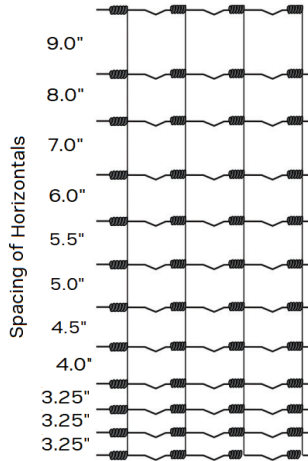

Hinge Joint Fence

Great vertical strength to tolerate wider post spacing.

Exceptional value. Lower maintenance.

Extremely resistant to corrosion

Protects crops from entry of small animals & cattle

HJ 12-150-15

Duron® Hinge Joint Fence Specifications

5 (Feet Height)	12	150 cms	15 cms	30m	2.00 mm	Beznal-2000 (Zn+Al) Paint Wire
Available sizes	Number of Horizontal Wire	Height of fence	Stay wire Spacing	Roll Length	Diameter	Coating